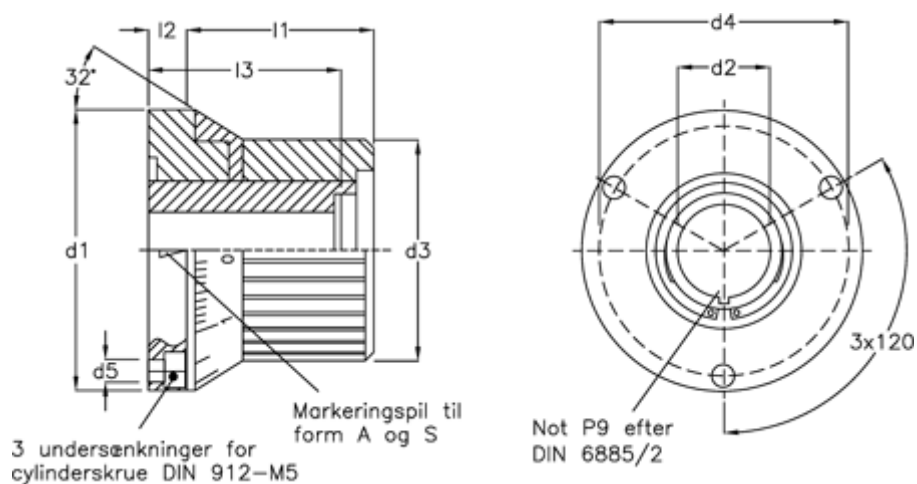

Article number: 20942253

Description: E+G Locking control
GN 700-66-K14-S

Measures

$d1 = 66$
 $d2 = K14$
 $d3 = 52$
 $d4 = 55$
 $d5 = 5.5$
 $l1 = 44$
 $l2 = 9$
 $l3 = 40$